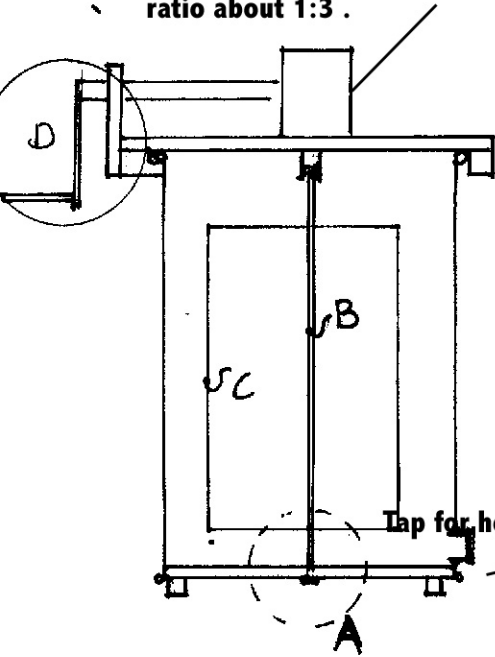

2 frame extractor

60 ltr barrel inside coated for consumption use.

head of a 90 grd grinding machine ratio about 1:3.

Tap for honey for sale honey equipment store

150
400
250
400
150