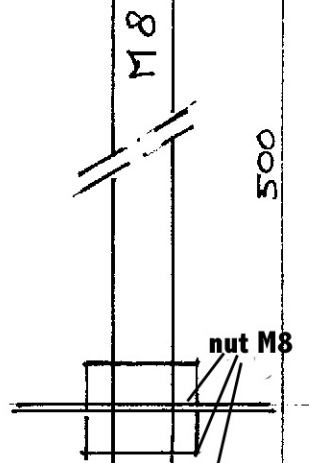

2 frame extractor

60 ltr barrel inside coated for consumption use.

head of a 90 grd grinding machine ratio about 1:3.

Tap for honey for sale honey equipment store

150
400
250
400
150