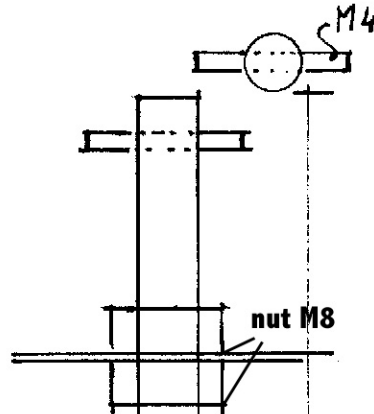

2 frame extractor

60 ltr barrel inside coated for consumption use.

head of a 90 grd grinding machine ratio about 1:3.

Tap for honey for sale honey equipment store

150
400
250
400
150