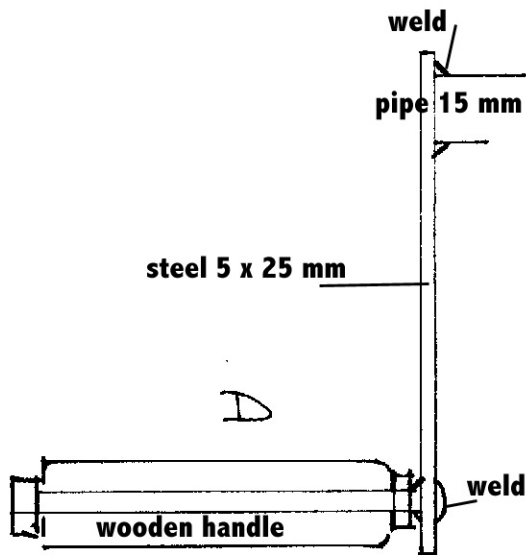

2 frame extractor

60 ltr barrel inside coated for consumption use.

head of a 90 grd grinding machine ratio about 1:3.

Tap for honey for sale honey equipment store

150
400
250
400
150