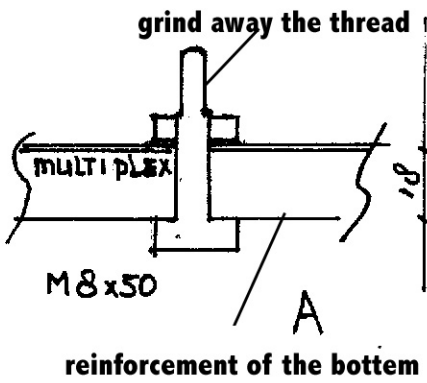

2 frame extractor

60 ltr barrel inside coated for consumption use.

head of a 90 grd grinding machine ratio about 1:3.

Tap for honey for sale honey equipment store

150
400
250
400
150